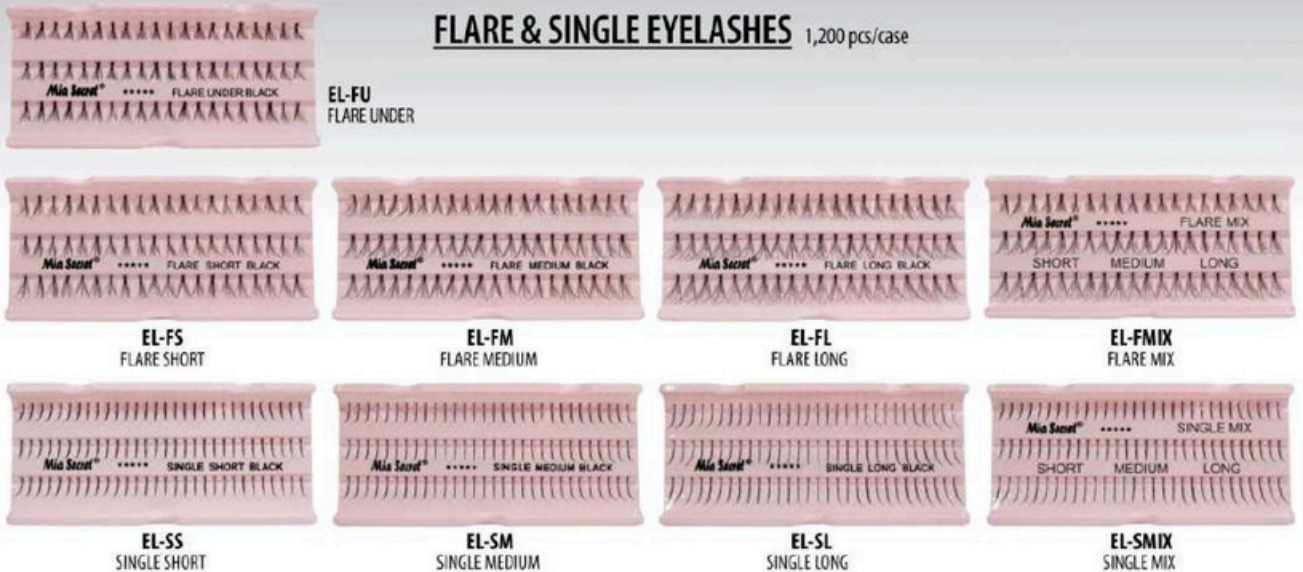

FLARE & SINGLE EYELASHES 1,200 pcs/case