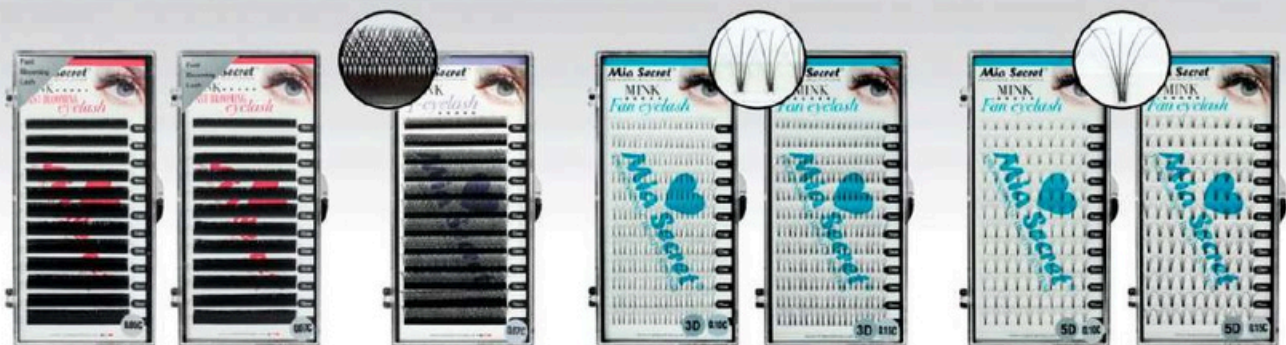

## MINK EYELASH COLOR MIX EXTENSIONS

14mm (length) 10 pcs/inner

C-0.15 COLOR MIX

D-0.15 COLOR MIX

## FAST BLOOMING EYELASH • Y-EYELASH • FAN EYELASH

MIX 12 LINES 7mm ~14mm (length) 10 pcs/inner

FB-0.05

FB-0.07

YY-0.07

3D-0.10

3D-0.15

5D-0.10