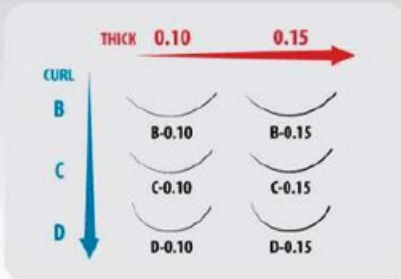

## MINK EYELASH EXTENSIONS SYSTEM

MIX 12 LINES 7mm ~14mm (length) 10 pcs/inner

B-0.10

B-0.15

C-0.10

C-0.15

D-0.10

D-0.15